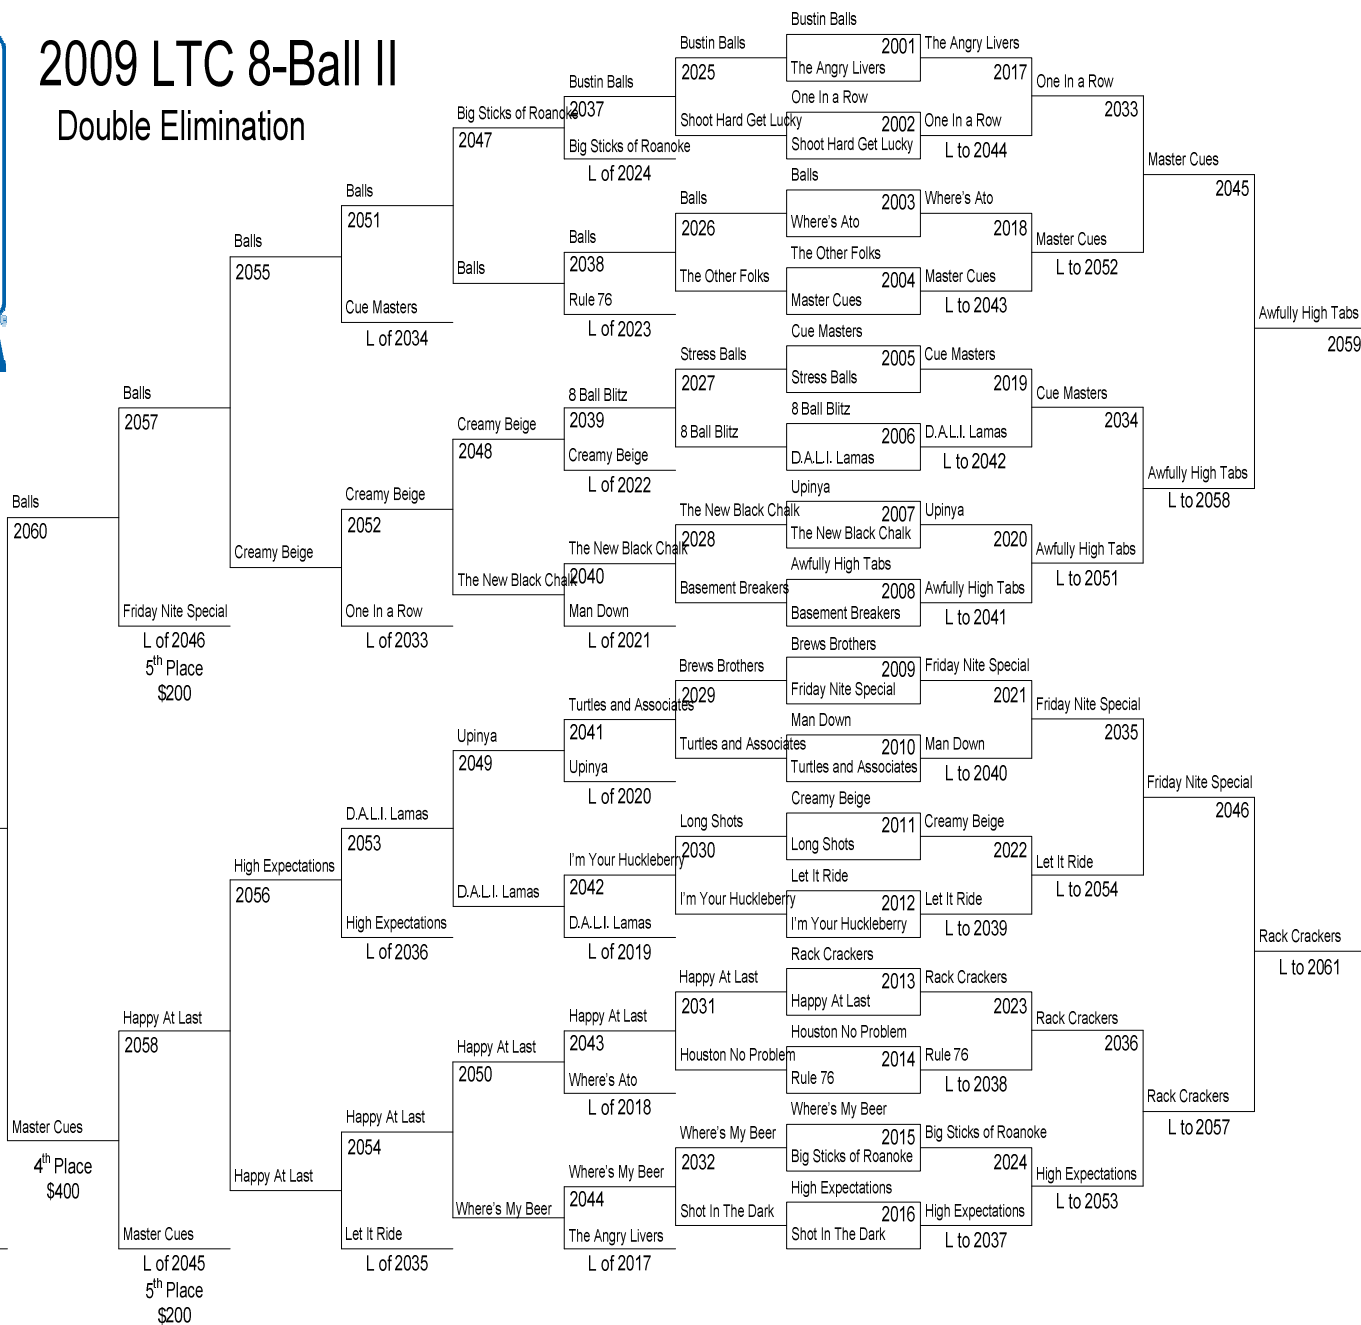

# 2009 LTC 8-Ball II Double Elimination

**Rack Crackers  
Papa D's**  
NTC Qualified Team

\$4500 travel assistance with a \$500 bonus for using the travel arrangements made by the league. League Travel Policies must be followed. \$250 NTC Entrance Fee Paid. \$350 Last place money in Vegas.

**Awfully High Tabs  
Awful Arthurs**

NTC Qualified Team

\$4500 travel assistance with a \$500 bonus for using the travel arrangements made by the league. League Travel Policies must be followed. \$250 NTC Entrance Fee Paid. \$350 Last place money in Vegas.